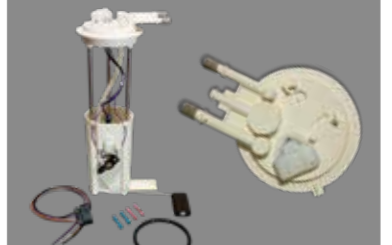

EXPRESS 3500 5.7L V8 97-02,
GMC SAVANA 3500 8.1L V8
01-02. (55 GALONES,
CUTAWAY VAN)